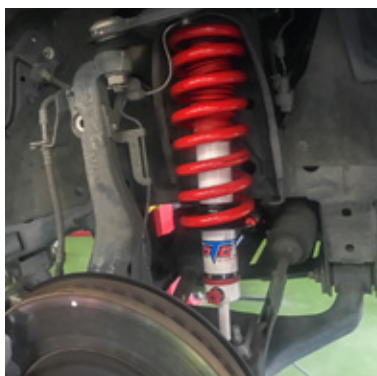

Online orders - 7026663000
Bangalore store - 9108846046