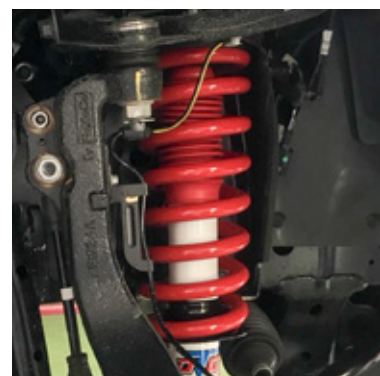

Blue Garage .in™