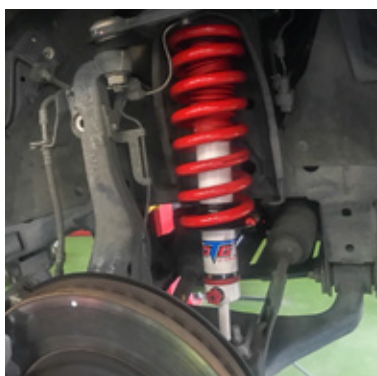

Online orders - 7026663000
Bangalore store - 9108846046