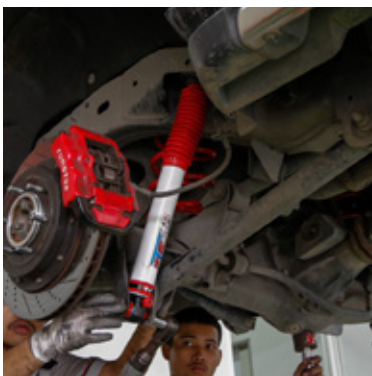

Blue Garage .in™